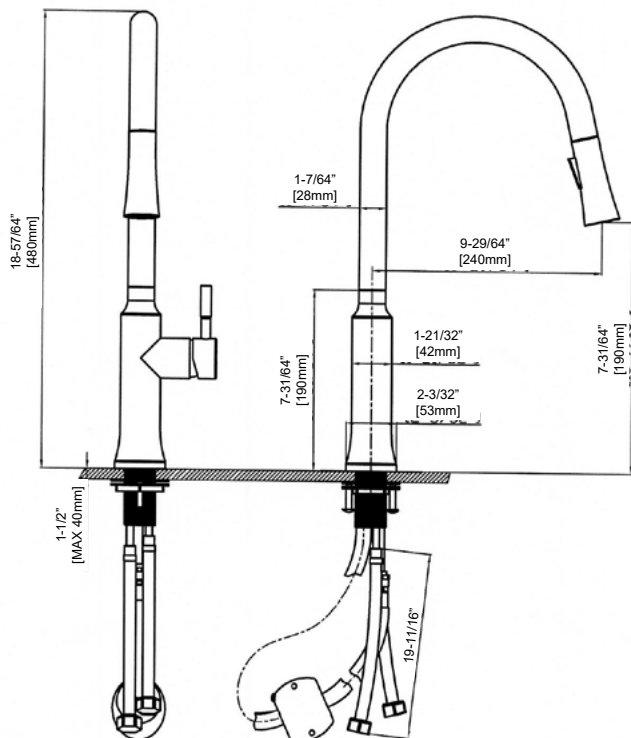

### Style:

- Pull Down Kitchen Faucet
- Two Function Spray Head

### Installation Type:

- Single Hole

### Features:

- Zinc Handle
- Ceramic Disc Cartridge
- Flexible supply lines with 3/8" or 9/16" compression fittings
- **Base Plate Not Included**